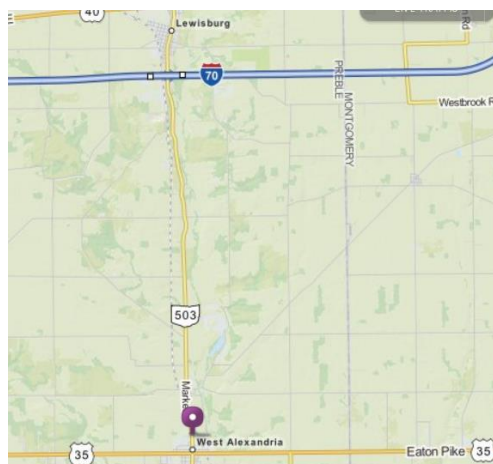

**TRI COUNTY NORTH-** 436 Commerce Street, Lewisburg, Ohio 45338

South on St. Rt. 589.  
Right (west) on St. Rt. 55.  
Left on St. Rt. 202.  
Take I 70 West and get off at Exit #14.  
Go North on St. Rt. 503 to Lewisburg.  
School on the right.

To get to Football, Track, Baseball & Softball, go to flashing light and turn right on Dayton St. Turn left on Park Driveway.

**TWIN VALLEY SOUTH-** 100 Education Drive, West Alexandria, Ohio 45381

South on St. Rt. 589.  
Right (west) on St. Rt. 55.  
Left on St. Rt. 202.  
Take I 70 West.  
Get off at Exit #14.  
Go South on St. RT. 503.  
Go seven miles south to West Alexandria.  
School sits on the west side of 503.

**TRI- VILLAGE HIGH SCHOOL-** 315 South Main Street New Madison, OH 45346

West on Troy Urbana Rd.  
Left on Market St. Right on Robinhood.  
Left on Adams. Right on Main St. Left on Dorset.  
Right on McKaig Ave. (this will dead end into 718)  
Take St. Rt. 718 West out of Troy. St.  
Rt. 718 will become Hogpath Rd. after leaving Pleasant Hill.  
Left on Arcanum Bears Mill Rd. Follow St. Rt. 49A.  
This will take you into Arcanum.  
At the 2nd traffic light in town turn right onto South St.  
( Hollandsburg Arcanum Rd.).  
Turn left on St. Rt. 121. School is on the left about 2 or 3 miles.

**OR....**follow Hogpath Road till it dead ends into St. Rt. 121. Turn left onto 121.

Alternate Tri-Village Directions: Turn left on Peterson Road. Peterson Rd. will dead end into Piqua Troy Rd. take a right and cross over the interstate then take a Left on Peterson Rd. Cross over Co Rd. 25A this will now become Farrington Rd. Take a slight right onto OH-41 North. Turn right on South High Street. Turn left onto State Route 36, then merge left onto US-127 toward Eaton. Turn right onto US 36 West. Turn left onto OH-121 South, Tri-Village will be on the left.