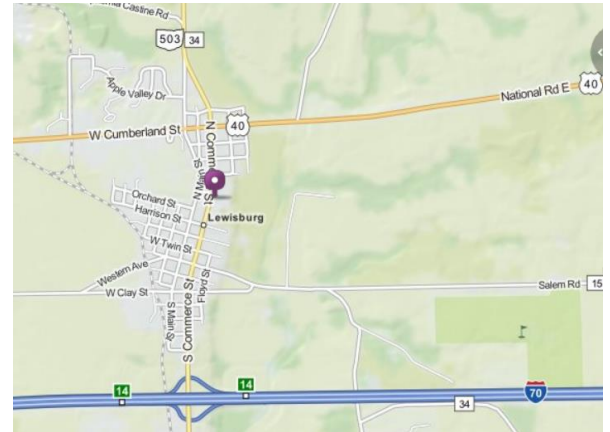

TRI COUNTY NORTH- 436 Commerce Street, Lewisburg, Ohio 45338

South on St. Rt. 589.
Right (west) on St. Rt. 55.
Left on St. Rt. 202.
Take I 70 West and get off at Exit #14.
Go North on St. Rt. 503 to Lewisburg.
School on the right.

To get to Football, Track, Baseball & Softball, go to flashing light and turn right on Dayton St. Turn left on Park Driveway.

TWIN VALLEY SOUTH- 100 Education Drive, West Alexandria, Ohio 45381

South on St. Rt. 589.
Right (west) on St. Rt. 55.
Left on St. Rt. 202.
Take I 70 West.
Get off at Exit #14.
Go South on St. RT. 503.
Go seven miles south to West Alexandria.
School sits on the west side of 503.