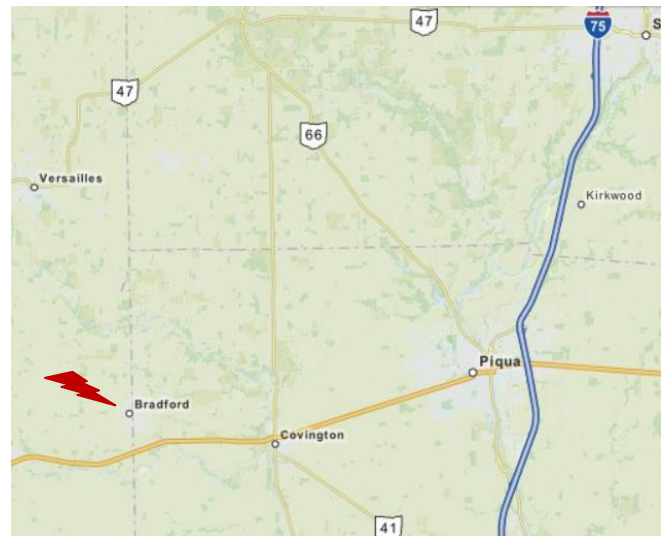

Left (West) on St. Rt. 47

School is on the right

**ARCANUM-** 2011 Trojan Avenue, Arcanum, OH 45304-1381

West on Troy Urbana Road

Left on Market Street

Right on Main Street

Left on Dorset

Right on McKaig Ave. (this will dead end into 718)

Take St. Rt. 718 West out of Troy

St. Rt. 718 will become Hogpath Rd. after leaving Pleasant Hill

Left on **Arcanum Bears Mill Rd**

Follow St. Rt. 49A

This will take you into Arcanum. School is on right

**BETHEL-** 7490 State Route 201 Tipp City, OH 45371

East on Troy Urbana Road  
Right on Rugged Hill Road  
Left on St. Rt. 55  
Right on St. Rt. 201  
School is on right 2 miles south of St. Rt. 571

**BRADFORD-** 760 Railroad Avenue, Bradford OH 45308

North on St. Rt. 589  
Turn left on Peterson Road  
Peterson Rd. will dead end into Piqua Troy Road  
Take a right and cross over the interstate then take a Left on Peterson Rd.  
Cross over Co Rd. 25A this will now become Farrington Rd.  
Turn Right on Mulberry Rakestraw Rd. (1<sup>st</sup> road after Holfinger).  
Left on State Route 36 and proceed through Covington.  
Right on **St. Rt. 721(north)**.  
High School is through town on left.

**FRANKLIN MONROE-** 8591 Oakes Rd., Pittsburg, OH 45358

West on Troy Urbana Rd.  
Left on Market St.  
Right on Main St.  
Left on Dorset.  
Right on McKaig Ave. (this will dead end into 718)  
Take St. Rt. 718 West out of Troy to Pleasant Hill.  
Stay on 718 and this will turn into Hogpath Rd. after leaving Pleasant Hill.  
Left at 4 way stop sign onto Pittsburg-Gettysburg Rd.  
Take this road to the town of Pittsburg.  
Left on Oakes rd. at the South edge of Pittsburg.  
School will be on right.