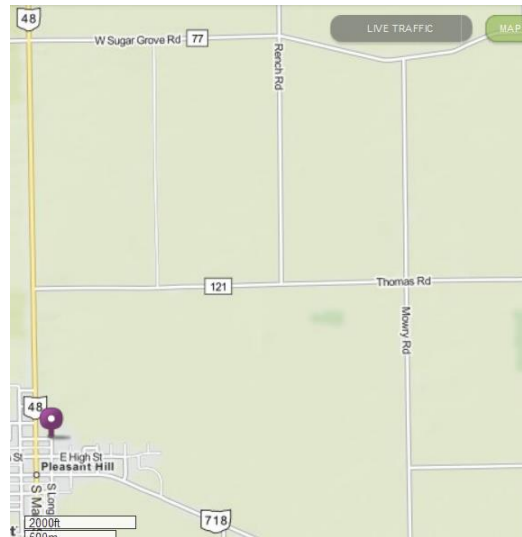

**MISSISSINAWA VALLEY-** 10480 Staudt Road, Union City, OH 45390

North on St. Rt. 589.

Turn left on Peterson Rd.

Peterson Rd. will dead end into Piqua Troy Rd.

Take a right and cross over the interstate then take a Left on Peterson Rd.

Cross over Co Rd. 25A this will now become Farrington Rd.

Turn Right on Mulberry Rakestraw Rd. (1<sup>st</sup> road after Holfinger).

Left on St. Rt. 36. Right (North) on US 127.

Left (West) on St. Rt. 47 and go through Ansonia.

The school is on State Route 47, seven miles west of Ansonia.

Turn left at the crossroad which will be Staudt Rd. to parking lot.

**NEWTON-** 201 North Long Street, Pleasant Hill, OH 45359

West on Troy Urbana Rd.

Left on Market Street

Right on Main St. Left on Dorset

Right on McKaig Ave. (this will dead end into 718)

Take St. Rt. 718 West out of Troy to Pleasant Hill

Right on Maple St. to Newton High School

**NATIONAL TRAIL-** 6940 Oxford Gettysburg Road, New Paris, Ohio 45347